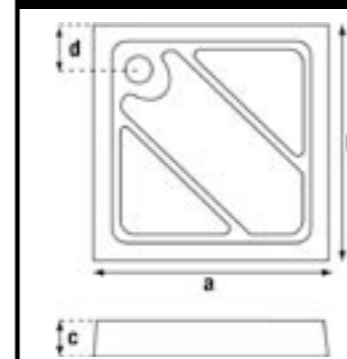

The side walls taper to the top of the tray by 5mm approximately, and the top surface is 60mm approx unless otherwise stated.

When selecting a shower tray, particularly when installing with an enclosure, please check adjustments and suitability of the enclosure to the tray and make allowance for size variance and tiles.

When ordering please prefix the two letter MX code with colour required.

e.g. SQUARE SHOWER TRAY 700mm x 700mm
in Ivory - Please quote "Ivory 5A" or "5AJ"

CONTRACT LIST

WHITE A

PERGAMON B

SOFT CREAM E

STANDARD LIST

PEACH TRENT/SHIRES O	PEACH ARMITAGE Z	SHELL PINK Z
WHISPER PEACH P	GROUP 1 PINK Z	WHISPER PINK Z
SOFT WHITE B	LILY/BONE Z	MISTY PINK Z
ENGLISH WHT B	PEPPERMINT/AGAIS Z	WHISPER CREAM F
PRIMROSE Z	WILD SAGE Z	MISTY CREAM F
PAMPAS Z	AVOCADO Z	CANDLEGLOW F
HONEYMOON F	WHISPER GREY Z	MISTY GREY Z
SKY BLUE Z	CHAMPAGNE I	TURQUOISE Z
IVORY J	DOVE GREY Z	PEACH TWYFORDS L
PLATINUM Z		

Other colours may be available at a 35% surcharge on Standard Colour list (confirmation on request).

Matt and Black finishes may be available at a 50% surcharge on our Standard Colour list (confirmation on request).

All special colours are 6 weeks (Minimum) Lead Time.

Due to ongoing product development the MX Group reserves the right to alter specification and/or colours without prior notice.

SQUARE SHOWER TRAYS

700mm x 700mm (MX Code: 5A)

Dimensions: (a) 710mm (b) 710mm (c) 110mm (d) 190mm

760mm x 760mm (MX Code: 5B)

Dimensions: (a) 770mm (b) 770mm (c) 110mm (d) 200mm

800mm x 800mm (MX Code: 5C)

Dimensions: (a) 810mm (b) 810mm (c) 110mm (d) 205mm

900mm x 900mm (MX Code: 5D)

Dimensions: (a) 910mm (b) 910mm (c) 110mm (d) 200mm

1000mm x 1000mm (MX Code: 5K)

Dimensions: (a) 1010mm (b) 1010mm (c) 110mm (d) 195mm

1200mm x 1200mm (MX Code: 5R)*

Dimensions: (a) 1200mm (b) 1200mm (c) 110mm (d) 185mm

*Complete with Twin Waste Outlets