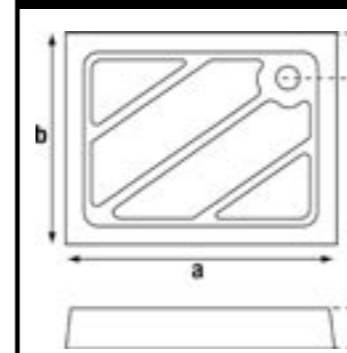

Dimensions: (a) 710mm (b) 710mm (c) 110mm (d) 190mm

760mm x 760mm (MX Code: 5B)

Dimensions: (a) 770mm (b) 770mm (c) 110mm (d) 200mm

800mm x 800mm (MX Code: 5C)

Dimensions: (a) 810mm (b) 810mm (c) 110mm (d) 205mm

900mm x 900mm (MX Code: 5D)

Dimensions: (a) 910mm (b) 910mm (c) 110mm (d) 200mm

1000mm x 1000mm (MX Code: 5K)

Dimensions: (a) 1010mm (b) 1010mm (c) 110mm (d) 195mm

1200mm x 1200mm (MX Code: 5R)*

Dimensions: (a) 1200mm (b) 1200mm (c) 110mm (d) 185mm

*Complete with Twin Waste Outlets

RECTANGULAR SHOWER TRAYS

900mm x 700mm (MX Code: 5E)

Dimensions: (a) 895mm (b) 695mm (c) 110mm (d) 185mm

900mm x 760mm (MX Code: 5F)

Dimensions: (a) 910mm (b) 770mm (c) 110mm (d) 195mm

900mm x 800mm (MX Code: 5G)

Dimensions: (a) 905mm (b) 805mm (c) 110mm (d) 190mm

1000mm x 700mm (MX Code: 5H)

Dimensions: (a) 1010mm (b) 710mm (c) 110mm (d) 185mm

1000mm x 760mm (MX Code: 5I)

Dimensions: (a) 1010mm (b) 770mm (c) 110mm (d) 170mm