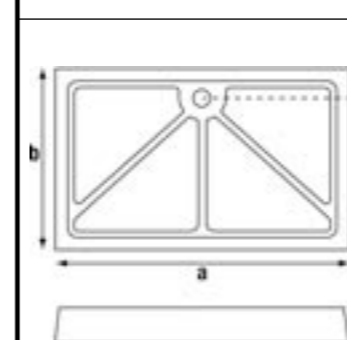

900mm x 900mm (MX Code: 5D)

Dimensions: (a) 910mm (b) 910mm (c) 110mm (d) 200mm

1000mm x 1000mm (MX Code: 5K)

Dimensions: (a) 1010mm (b) 1010mm (c) 110mm (d) 195mm

1200mm x 1200mm (MX Code: 5R)*

Dimensions: (a) 1200mm (b) 1200mm (c) 110mm (d) 185mm

*Complete with Twin Waste Outlets

RECTANGULAR SHOWER TRAYS

900mm x 700mm (MX Code: 5E)

Dimensions: (a) 895mm (b) 695mm (c) 110mm (d) 185mm

900mm x 760mm (MX Code: 5F)

Dimensions: (a) 910mm (b) 770mm (c) 110mm (d) 195mm

900mm x 800mm (MX Code: 5G)

Dimensions: (a) 905mm (b) 805mm (c) 110mm (d) 190mm

1000mm x 700mm (MX Code: 5H)

Dimensions: (a) 1010mm (b) 710mm (c) 110mm (d) 185mm

1000mm x 760mm (MX Code: 5I)

Dimensions: (a) 1010mm (b) 770mm (c) 110mm (d) 170mm

1000mm x 800mm (MX Code: 5J)

Dimensions: (a) 1010mm (b) 810mm (c) 110mm (d) 200mm

1000mm x 900mm (MX Code: 7J)

Dimensions: (a) 1010mm (b) 910mm (c) 110mm (d) 200mm

1100mm x 760mm (MX Code: 5L)

Dimensions: (a) 1110mm (b) 765mm (c) 110mm (d) 190mm